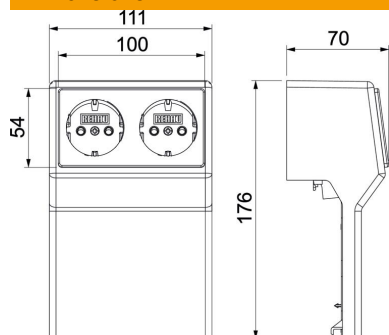

### Master data

Item number	6132172
Type	RD 2GT40105 cws
Description 1	Mounting box
Description 2	RAUDUO 40x105 double RAL9001
Manufacturer	OBO
Colour	Cream; RAL 9001
Material	Polyvinylchloride
Smallest sales unit	1
Unit of quantity	Piece
Weight	17.4 kg
Weight unit	kg/100 pc.

## Dimensions

Length	62 mm
Width	112 mm
Height	175 mm