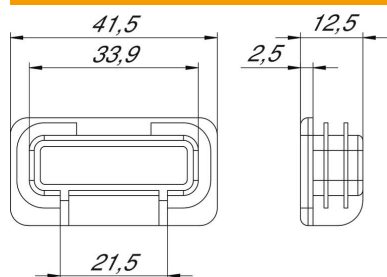

Technical data sheet

End cap MS4121

Item number: 1122904

End cap for profile rail, type MS 21.

PE Polyethylene

Master data

Item number	1122904
Type	MS4121 EK
Description 1	End cap
Description 2	for profile rail MS 21
Manufacturer	OBO
Dimension	41x21mm
Colour	Pastel orange; RAL 2003
Material	Polyethylene
Smallest sales unit	50
Unit of quantity	Piece
Weight	0.645 kg
Weight unit	kg/100 pc.

Technical data sheet

End cap MS4121

Item number: 1122904

Dimensions

Length	12.5 mm
Width	41.5 mm
Height	21.5 mm

Technical data

Version for	End cap
Suitable for profile shapes	C profile