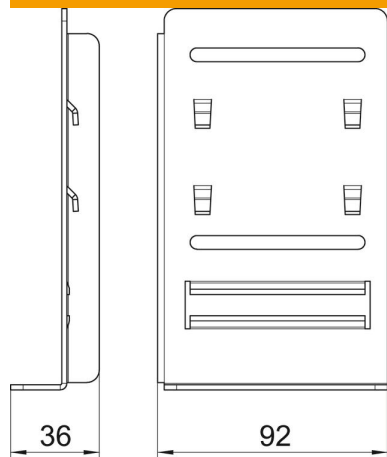

Technical data sheet

Connection profile for trunking width 210 mm

Item number: 6279812

Connection profile for mounting and stabilising Rapid 80 device installation trunking, type GS and GA, of nominal width 210 mm.

- St** Steel
- FS** Strip galvanized

Master data

Item number	6279812
Type	KSP210
Description 1	Connection profile
Description 2	for GS 210 on panel
Manufacturer	OBO
Dimension	192x92x36
Material	Steel
Surface	Strip galvanized
Surface standard	DIN EN 10346
Smallest sales unit	1
Unit of quantity	Piece
Weight	31.9 kg
Weight unit	kg/100 pc.

Technical data sheet

Connection profile for trunking width 210 mm

Item number: 6279812

Dimensions

Length	92 mm
Width	36 mm
Height	192 mm

Technical data

installation position	Horizontal
Halogen-free	yes