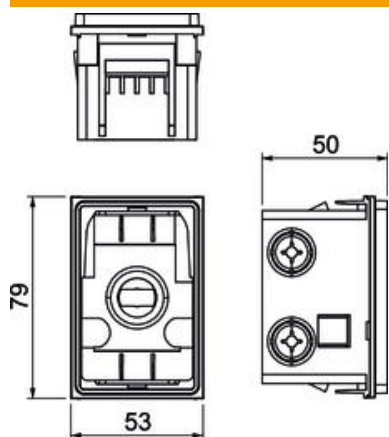

Technical data sheet

Accessory mounting box BRK GD 1 DK, single

Item number: 6133576

Single Signa device installation socket for the connection of power and data technology in the Signa Base trunking system.
Toolless mounting through a fastening lock and time-saving cable connection.

Polycarbonate/Acrylnitrile-butadiene-styrene

Master data

Item number	6133576
Type	BRK GD 1 DK
Description 1	Accessory mounting box
Description 2	SIGNA DK single for LK-System
Manufacturer	OBO
Dimension	50x79x53
Colour	Fugawhite
Material	Polycarbonate/Acrylnitrile-butadiene-styrene
Smallest sales unit	10
Unit of quantity	Piece
Weight	2.1 kg
Weight unit	kg/100 pc.

Technical data sheet

Accessory mounting box BRK GD 1 DK, single

Item number: 6133576

Dimensions

Length	53 mm
Width	79 mm
Height	50 mm

Technical data

Number of units	1
Version for	Closed
Fastening track	Other
Halogen-free	yes
With connection compartment	yes
Box mounting type	Front
Accessory mounting type	Lock
Strain relief option	yes