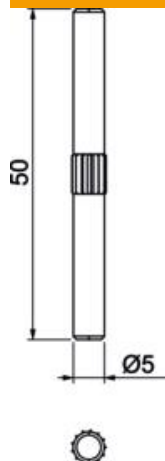

Technical data sheet

Coupling pin

Item number: 6133621

Coupling pins for direct connection of trunking bases. Suitable for the trunking systems Signa Style, Compact Data and Profila Data.

St Steel

FS Strip galvanized

Master data

Item number	6133621
Type	BRA KS
Description 1	Coupling device
Description 2	SIGNA STYLE
Manufacturer	OBO
Dimension	5x50
Material	Steel
Surface	Strip galvanized
Surface standard	DIN EN 10346
Smallest sales unit	100
Unit of quantity	Piece
Weight	0.5 kg
Weight unit	kg/100 pc.

Technical data sheet

Coupling pin

Item number: 6133621

Dimensions

Length	50 mm
Width	5 mm
Height	5 mm

Technical data

Protection rating	IP30
Protection rating IK code	IK07
Permitted temperature range, max.	60 °C
Permitted temperature range, min.	-5 °C