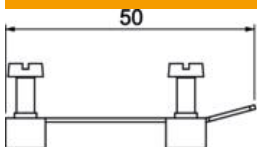

Technical data sheet

BRA EB earthing bridge

Item number: 6133616

Earthing bridge for the electrical connection between base and base.
Earthing point with connection lug.

- St** Steel
- FS** Strip galvanized

Master data

Item number	6133616
Type	BRA EB
Description 1	Earth Braid
Description 2	SIGNA STYLE
Manufacturer	OBO
Dimension	50x10x10
Material	Steel
Surface	Strip galvanized
Surface standard	DIN EN 10346
Smallest sales unit	10
Unit of quantity	Piece
Weight	1.5 kg
Weight unit	kg/100 pc.

Dimensions

Length	50 mm
Width	10 mm
Height	10 mm

Technical data sheet

BRA EB earthing bridge

Item number: 6133616

Technical data

Protection rating	IP30
Protection rating IK code	IK07
Permitted temperature range, max.	60 °C
Permitted temperature range, min.	-5 °C
Equipotential bonding version, device installation duct	Miscellaneous