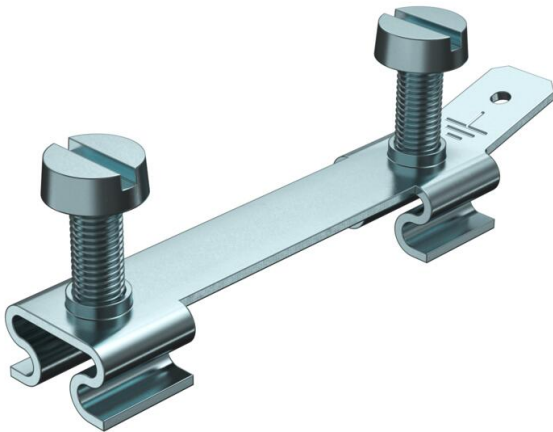

Technical data sheet

BRA EB earthing bridge

Item number: 6133616

Earthing bridge for the electrical connection between base and base.
Earthing point with connection lug.

- St** Steel
- FS** Strip galvanized

Master data

Item number	6133616
Type	BRA EB
Description 1	Earth Braid
Description 2	SIGNA STYLE
Manufacturer	OBO
Dimension	50x10x10
Material	Steel
Surface	Strip galvanized
Surface standard	DIN EN 10346
Smallest sales unit	10
Unit of quantity	Piece
Weight	1.5 kg
Weight unit	kg/100 pc.

Dimensions

Length	50 mm
Width	10 mm
Height	10 mm

Technical data sheet

BRA EB earthing bridge

Item number: 6133616

Technical data

Protection rating	IP30
Protection rating IK code	IK07
Permitted temperature range, max.	60 °C
Permitted temperature range, min.	-5 °C
Equipotential bonding version, device installation duct	Miscellaneous